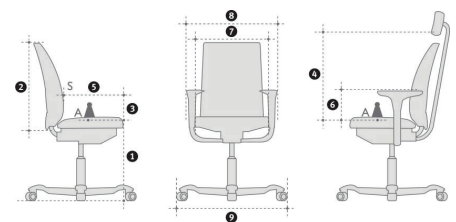

## MODELS AND MEASUREMENTS

Physical measurements HÅG Futu	HÅG Futu mesh 1100	HÅG Futu solid 1200	HÅG Futu mesh Comm. 1102	HÅG Futu Comm 1070
Seat height, measured with 64 kg load 165mm lift* [1]	400-550	400-550	400-550	465
Seat height, measured with 64 kg load 200mm lift [1]	450-640	450-640	450-640	N/A
Height of backrest (mm) [2]	600	600	600	460
Height of foremost supportpoint on lumbar support (mm) [3]	170-225	155-250	170-225	N/A
Seat depth (mm) [5]	370-450	380-460	370-450	465
Height armrests (mm) [6]	200-300	200-300	200-300	N/A
Seat width (mm) [7]	460	460	460	465
Chair width (mm) [8]	610-715	610-715	610-715	550
Footbase diameter (mm) [9]	730	730	580	N/A
Weight (kg)	16,2 kg	15,4 kg	15,2 kg	9,3 kg

Measurements in mm. Measured with 64 kg load. Where a chair is adjustable, minimum and maximum measurements are listed.

Tilt range is 20° forwards and 14° backwards from a neutral position 3° to the rear for all models (except 1070)

Please note that these measurements are not absolute. They may vary slightly from chair to chair.

\* Standard lift according to EN 1335 Class A.

A: Mid-point of chair, loaded with 64 kg

S: Foremost point of back, reference point for measurement of back support adjustment